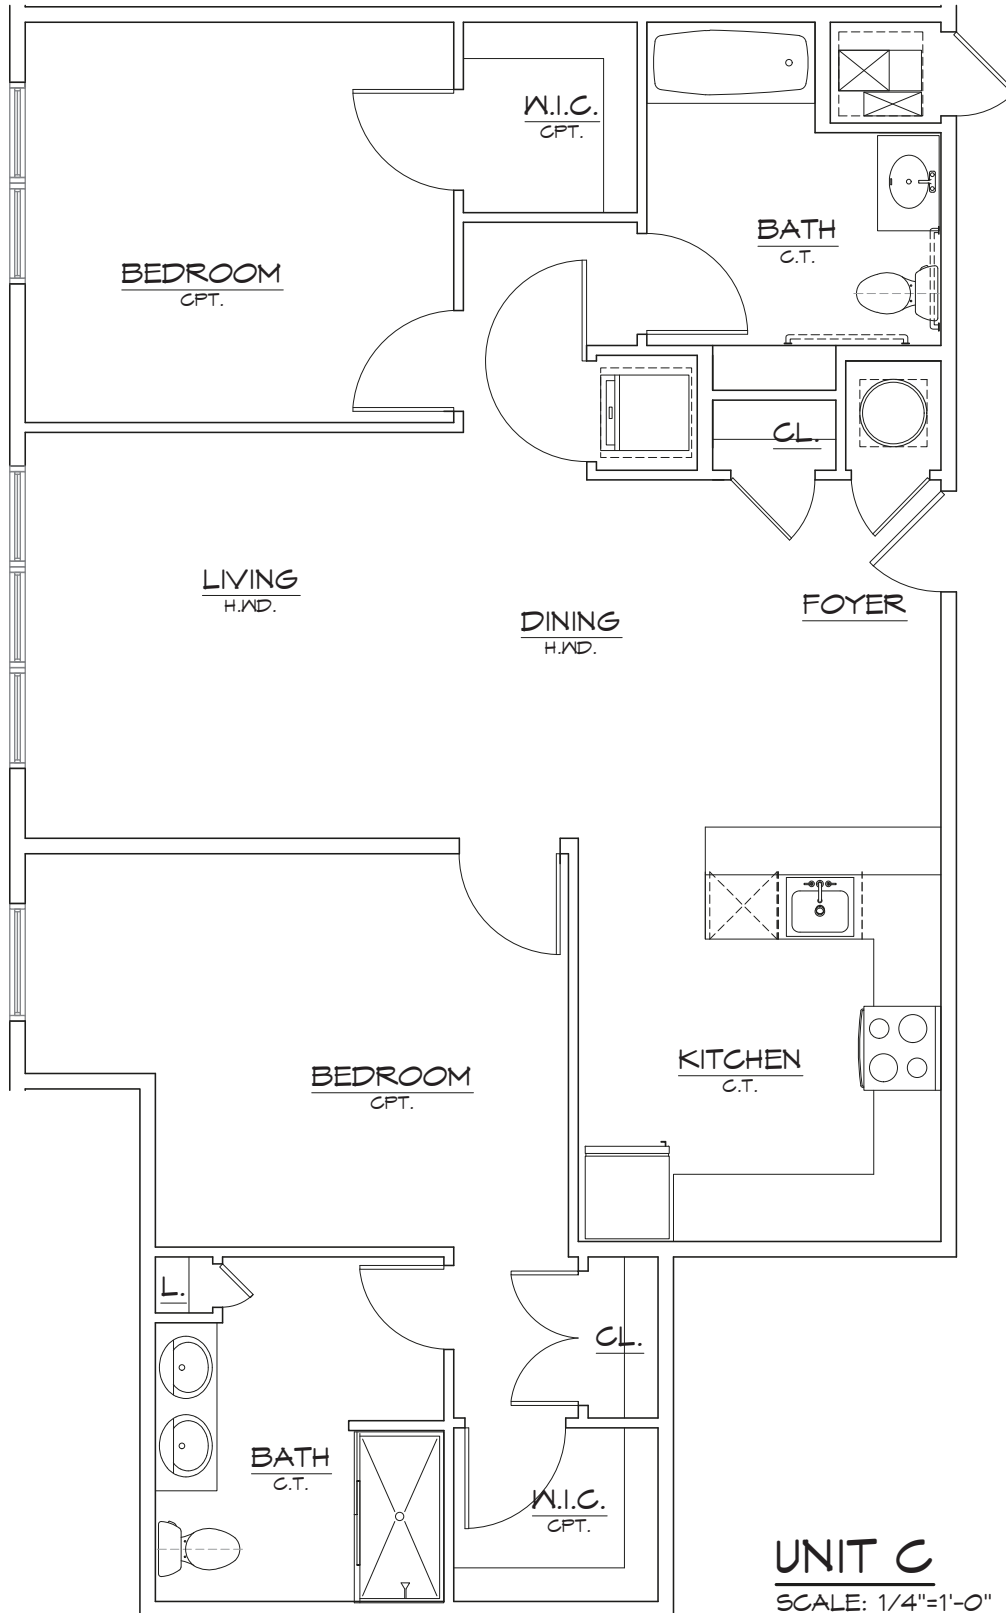

THE VIEW

MIDDLESEX

UNIT C

SCALE: 1/4"=1'-0"

LIVING AREA: 1,200 SQ. FT.

UNIT COUNT: 8