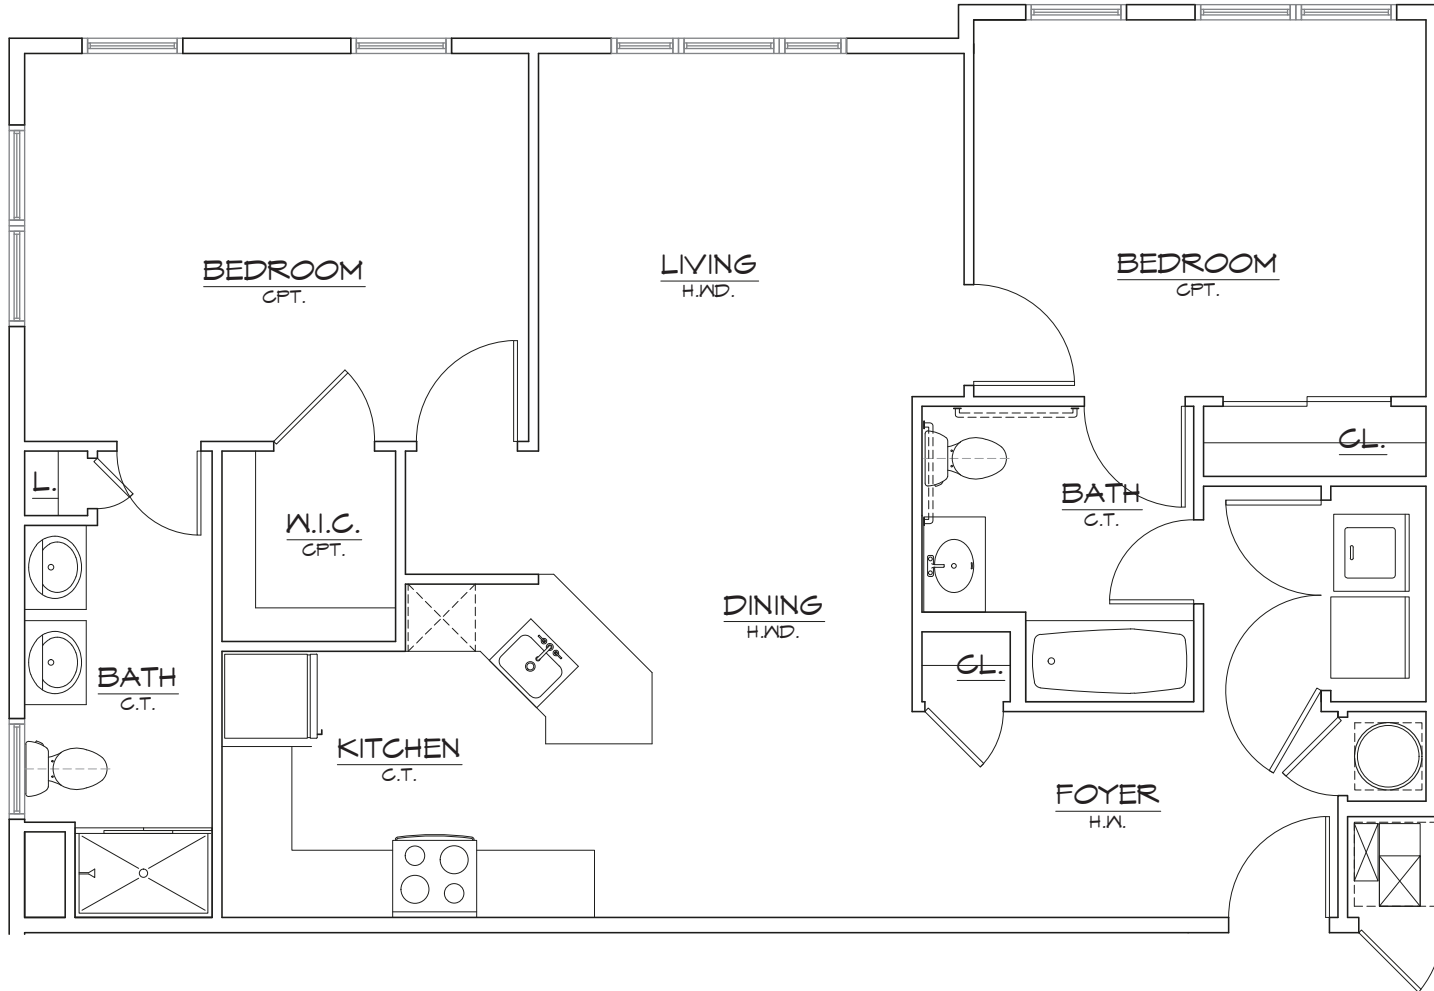

# THE VIEW

MIDDLESEX

## UNIT B

SCALE: 1/4"=1'-0"

LIVING AREA: 1,153 SQ. FT.

UNIT COUNT: 32