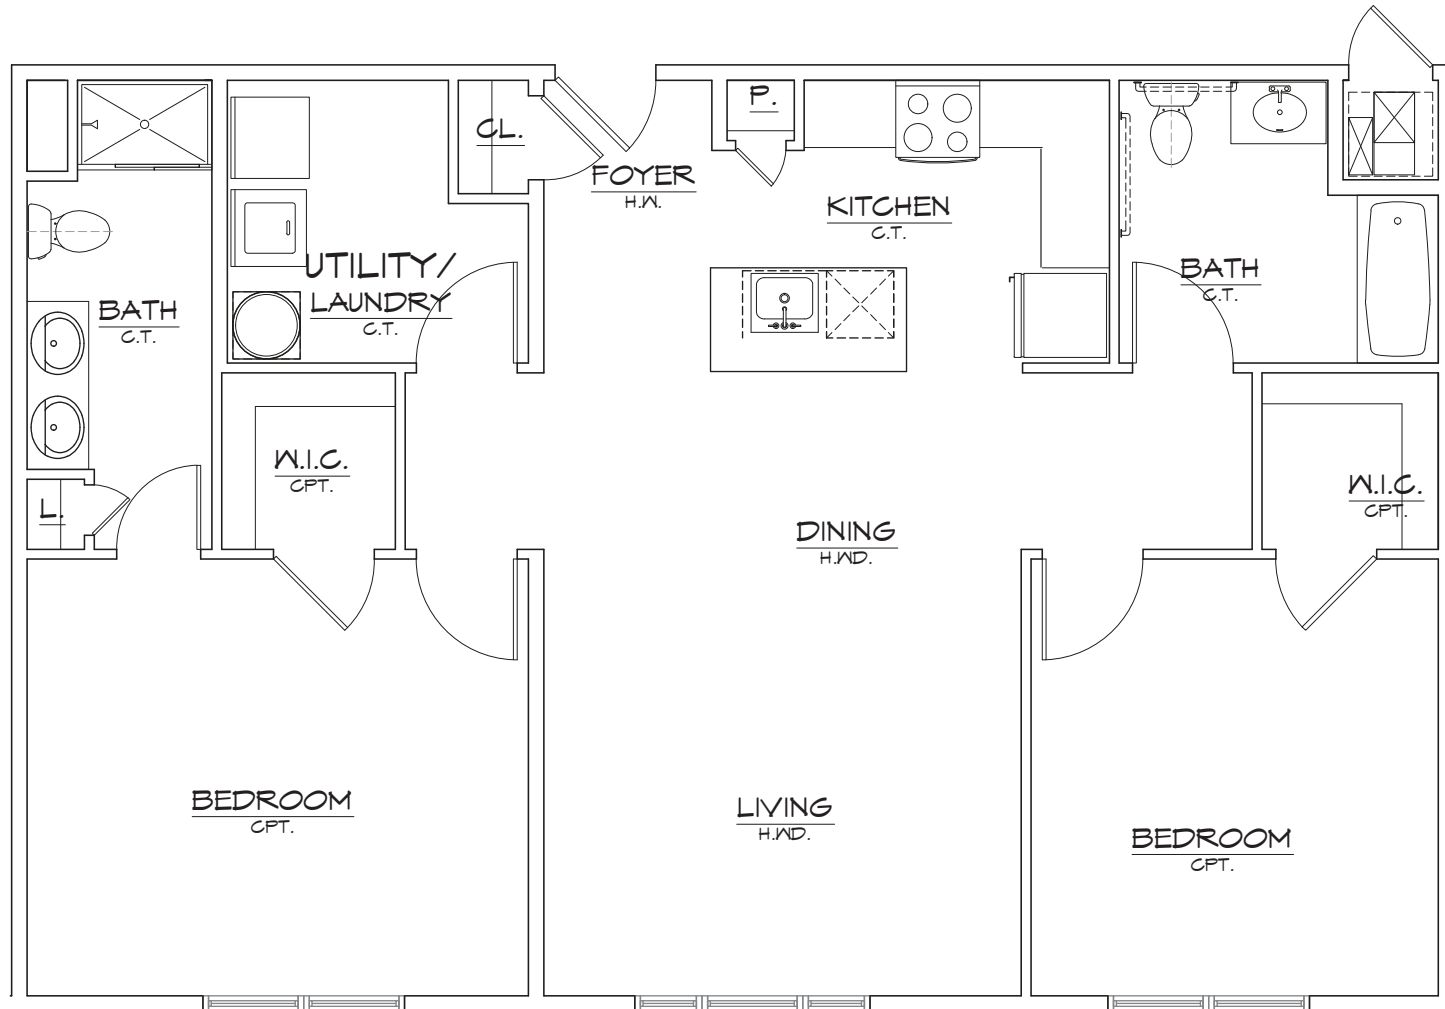

THE VIEW

MIDDLESEX

UNIT B-3

SCALE: 1/4"=1'-0"

LIVING AREA: 1,212 SQ. FT.

UNIT COUNT: 12