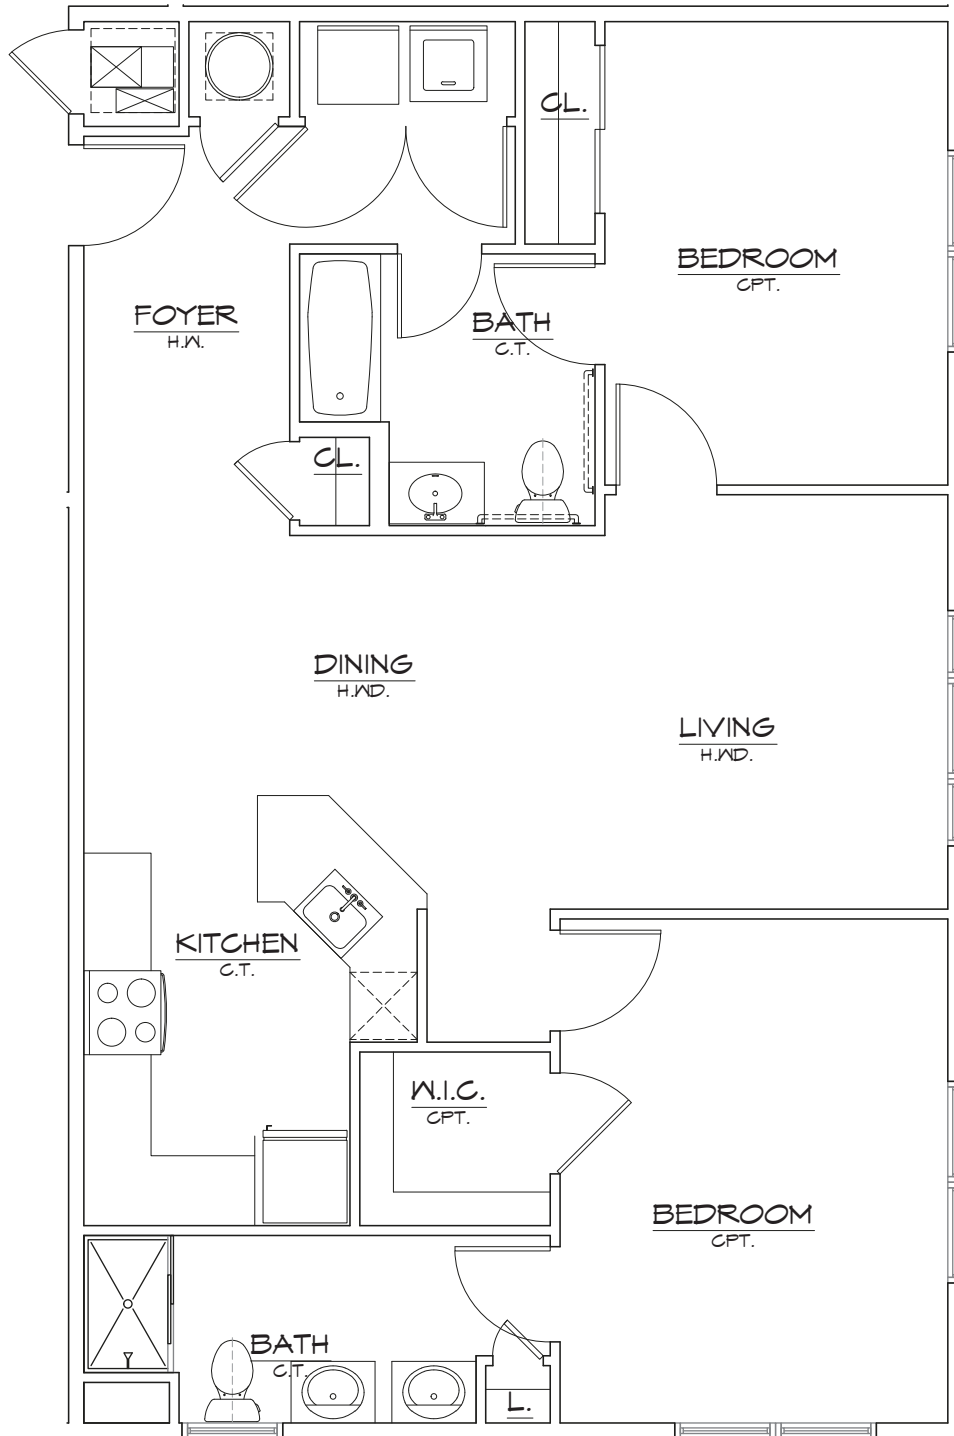

THE VIEW

MIDDLESEX

UNIT B-2

SCALE: 1/4"=1'-0"

LIVING AREA: 1,138 SQ. FT.

UNIT COUNT: 4