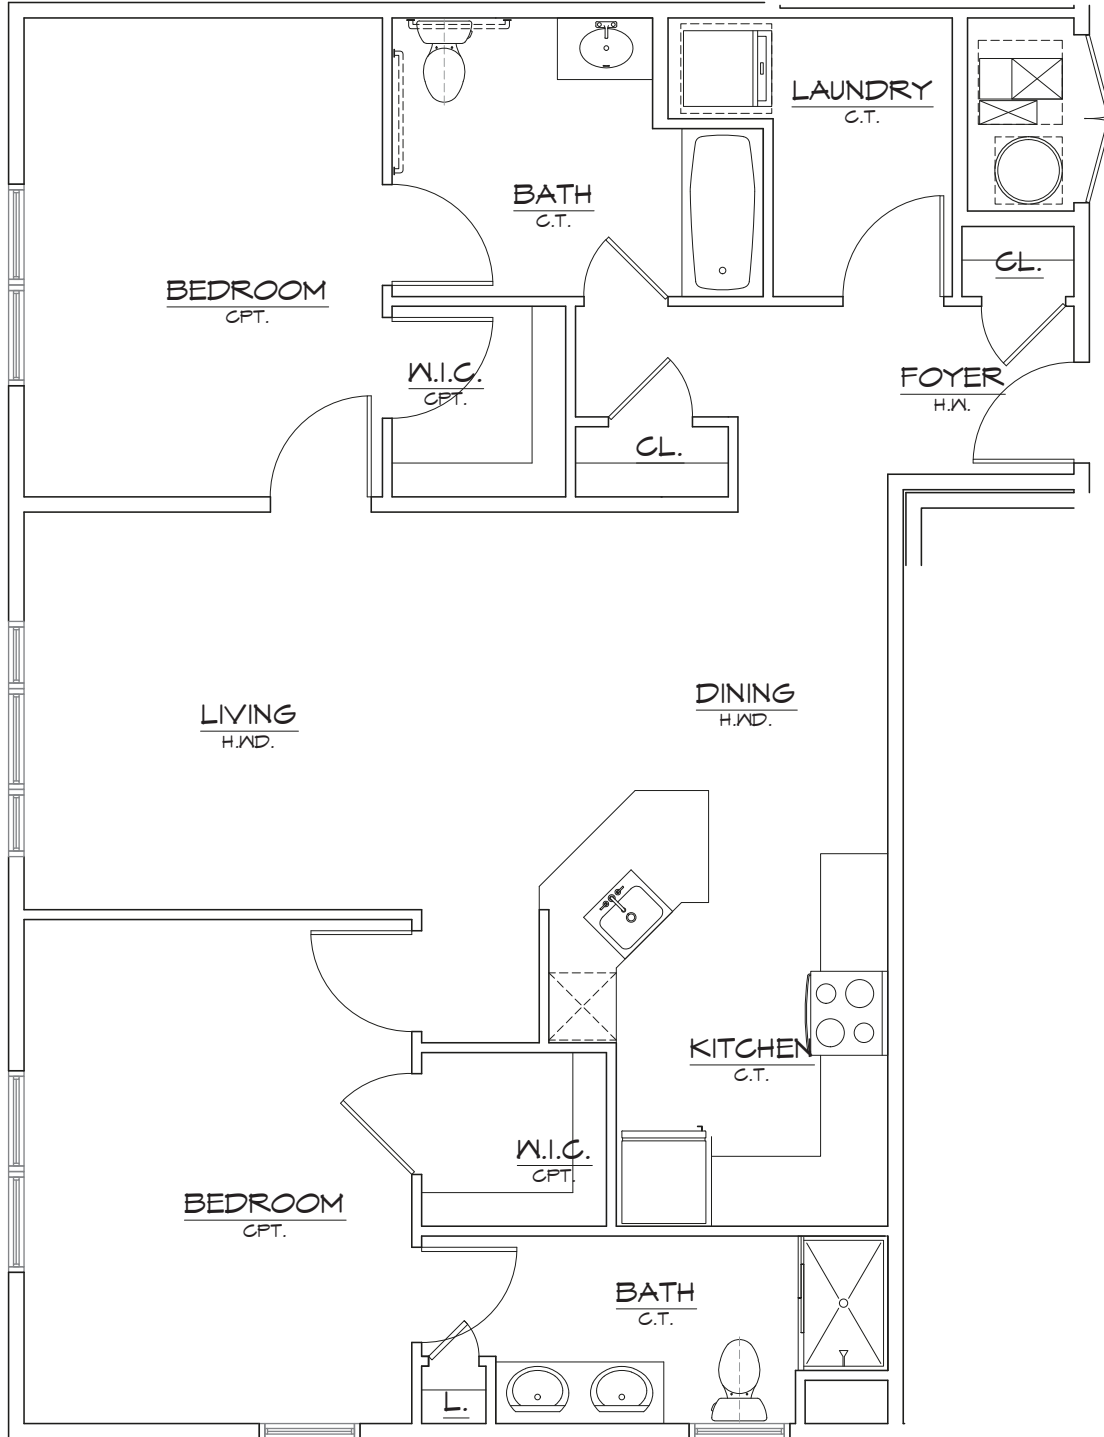

# THE VIEW

MIDDLESEX

## UNIT B-1

SCALE: 1/4"=1'-0"

LIVING AREA: 1,218 SQ. FT.

UNIT COUNT: 4