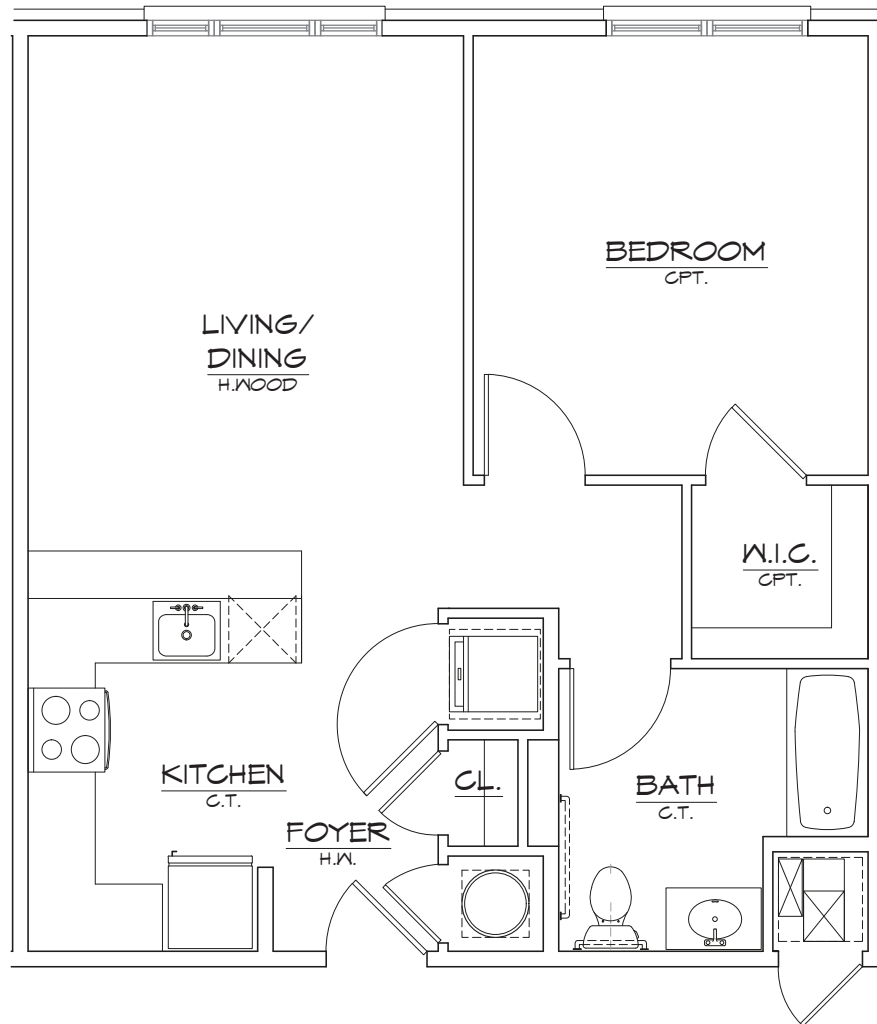

# THE VIEW

MIDDLESEX

## UNIT A

SCALE: 1/4"=1'-0"

LIVING AREA: 732 SQ. FT.

UNIT COUNT: 56