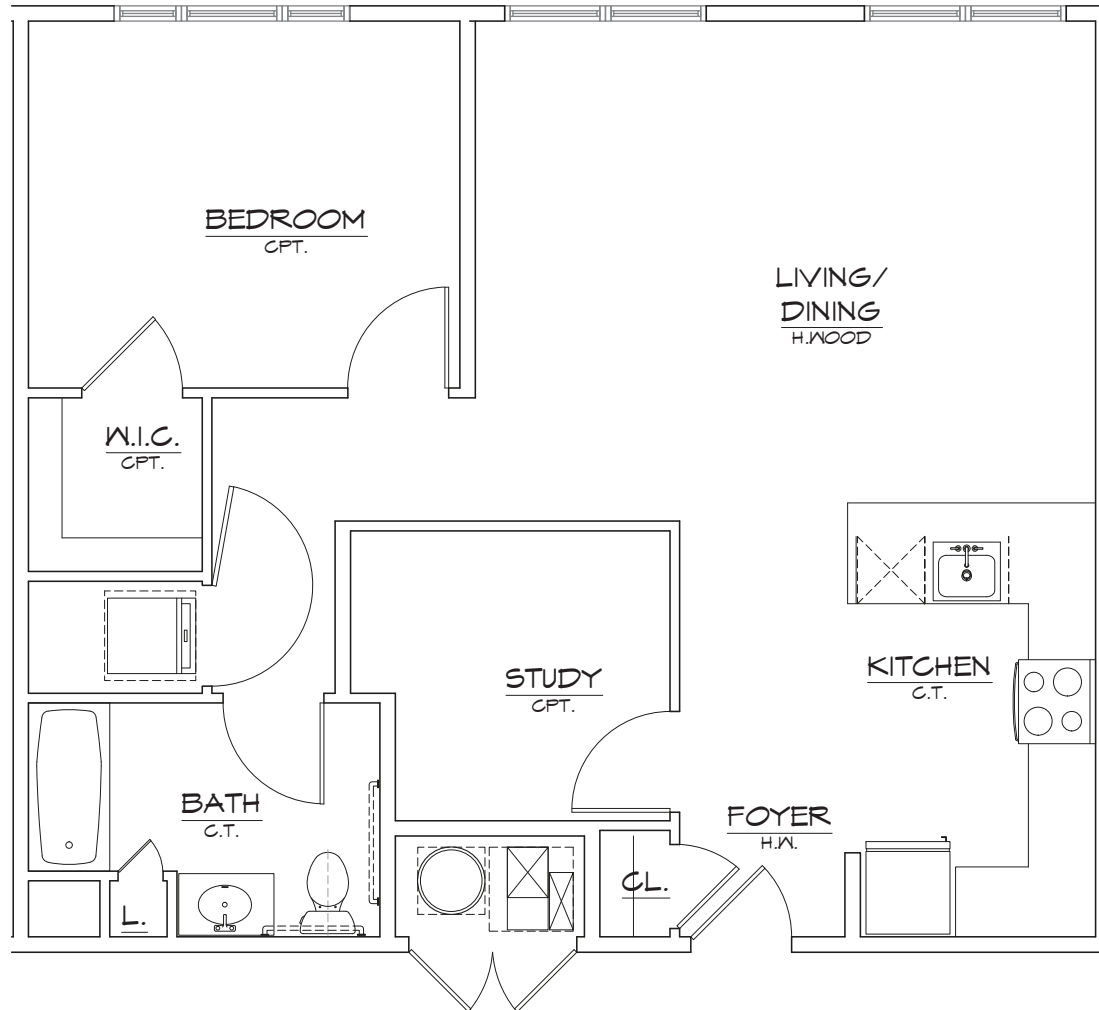

THE VIEW

MIDDLESEX

UNIT A-5

SCALE: 1/4"=1'-0"

LIVING AREA: 922 SQ. FT.

UNIT COUNT: 16