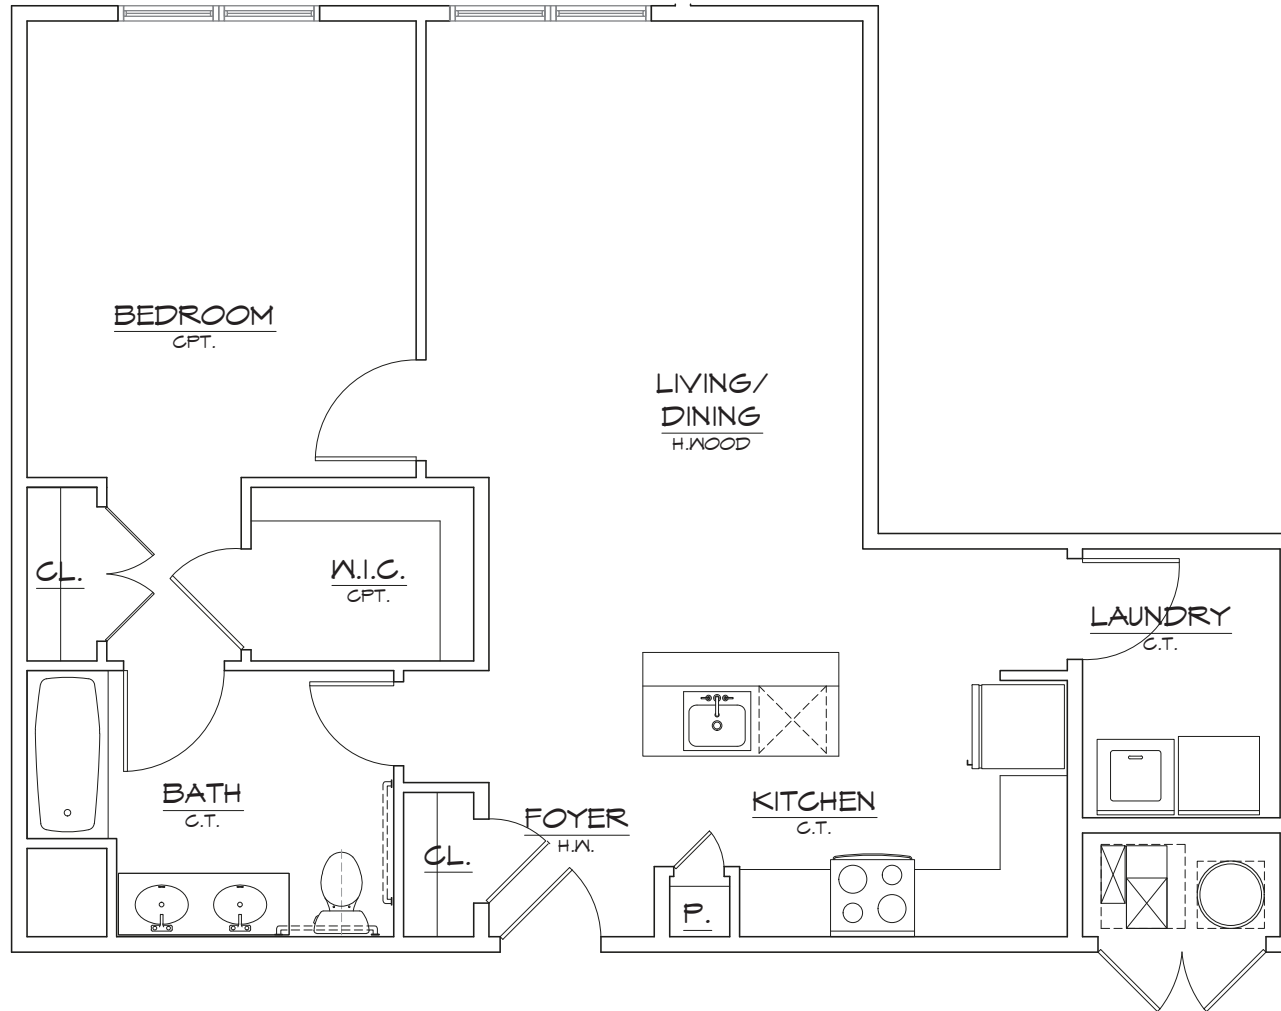

THE VIEW

MIDDLESEX

UNIT A-4

SCALE: 1/4"=1'-0"

LIVING AREA: 884 SQ. FT.

UNIT COUNT: 4