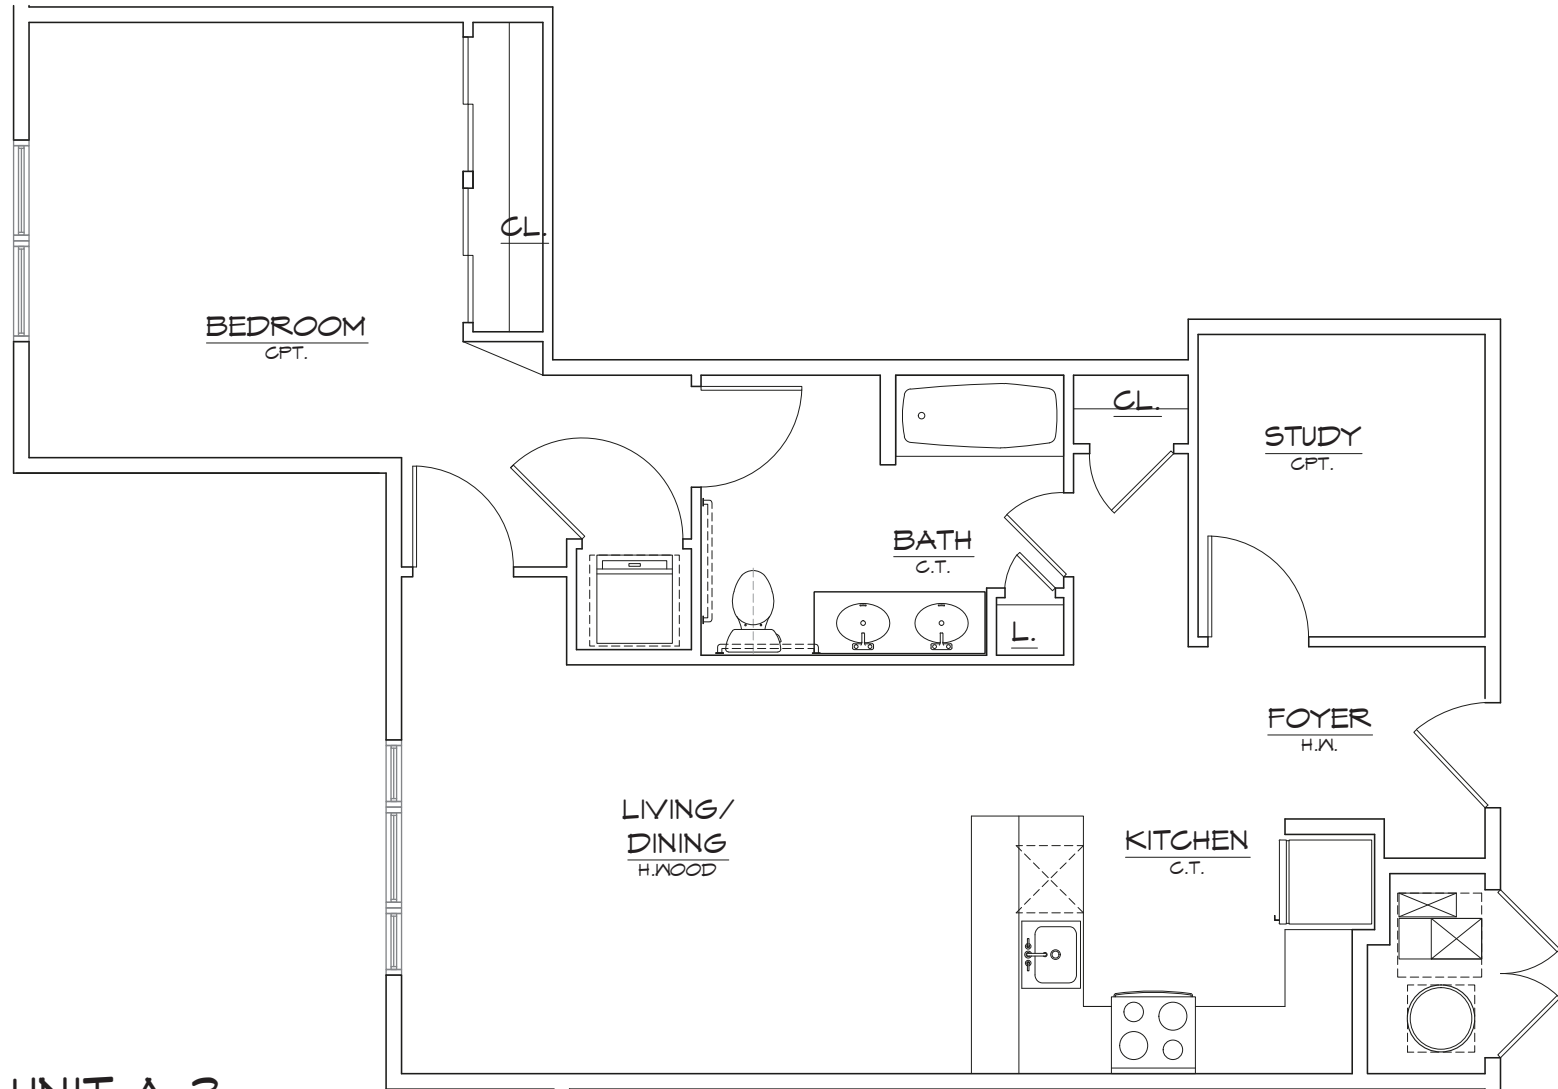

THE VIEW

MIDDLESEX

UNIT A-3

SCALE: 1/4"=1'-0"

LIVING AREA: 940 SQ. FT.

UNIT COUNT: 16