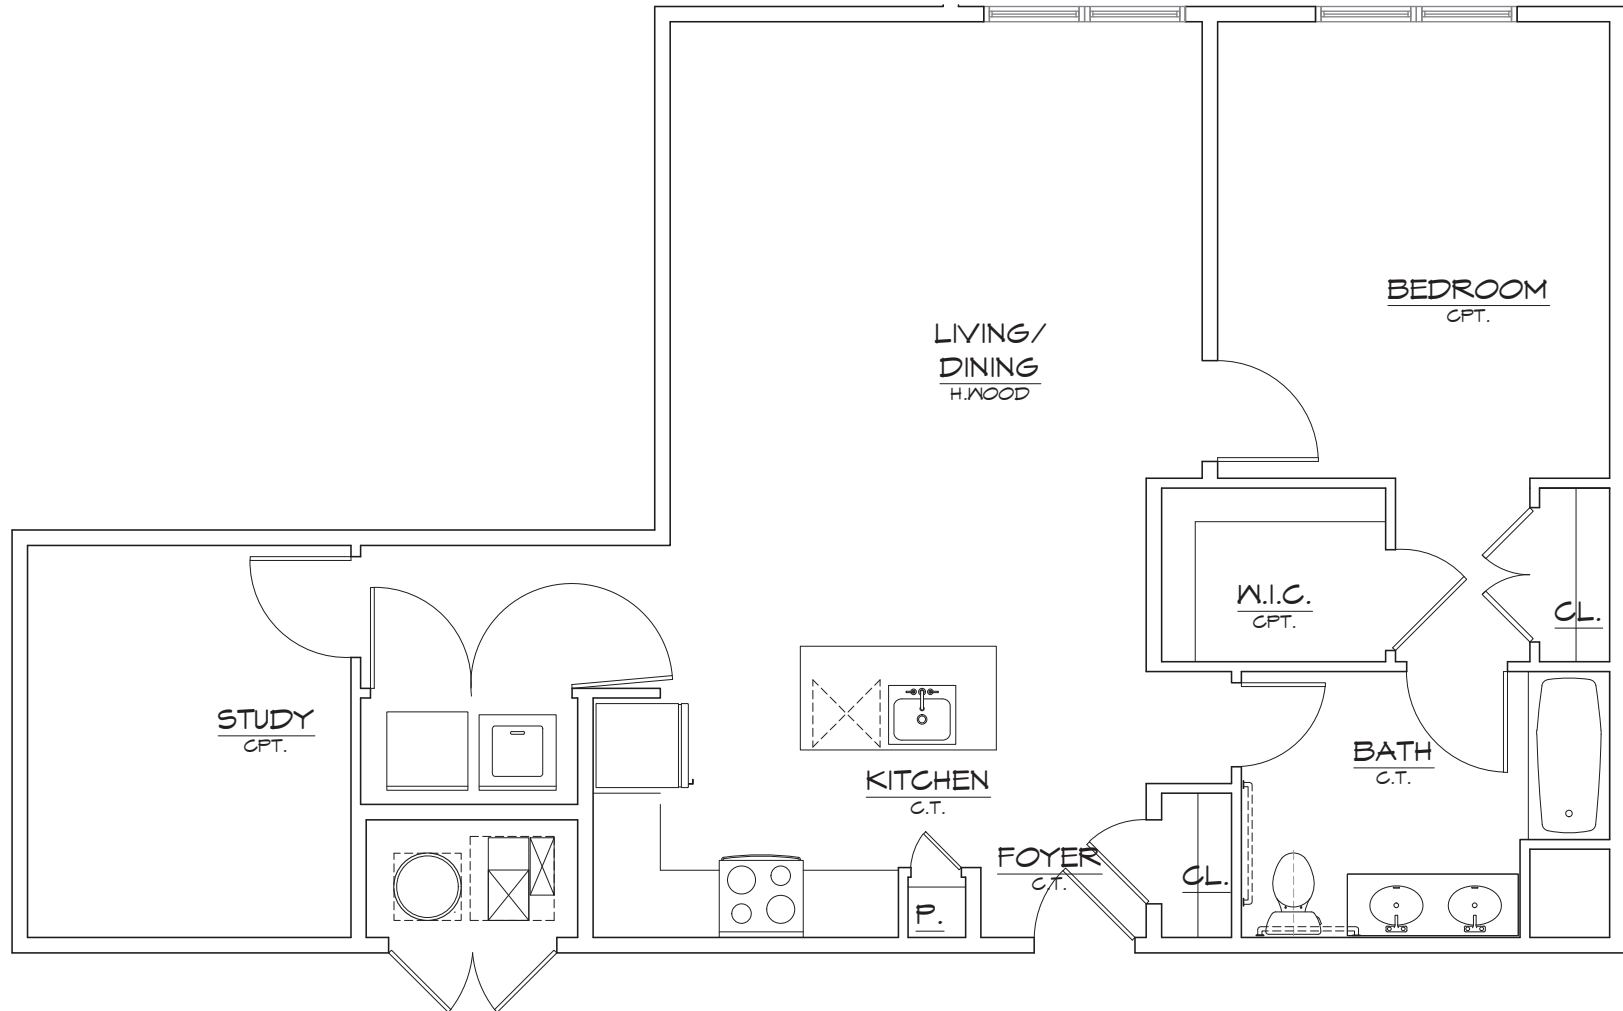

# THE VIEW

MIDDLESEX

## UNIT A-2

SCALE: 1/4"=1'-0"

LIVING AREA: 1,055 SQ. FT.

UNIT COUNT: 8