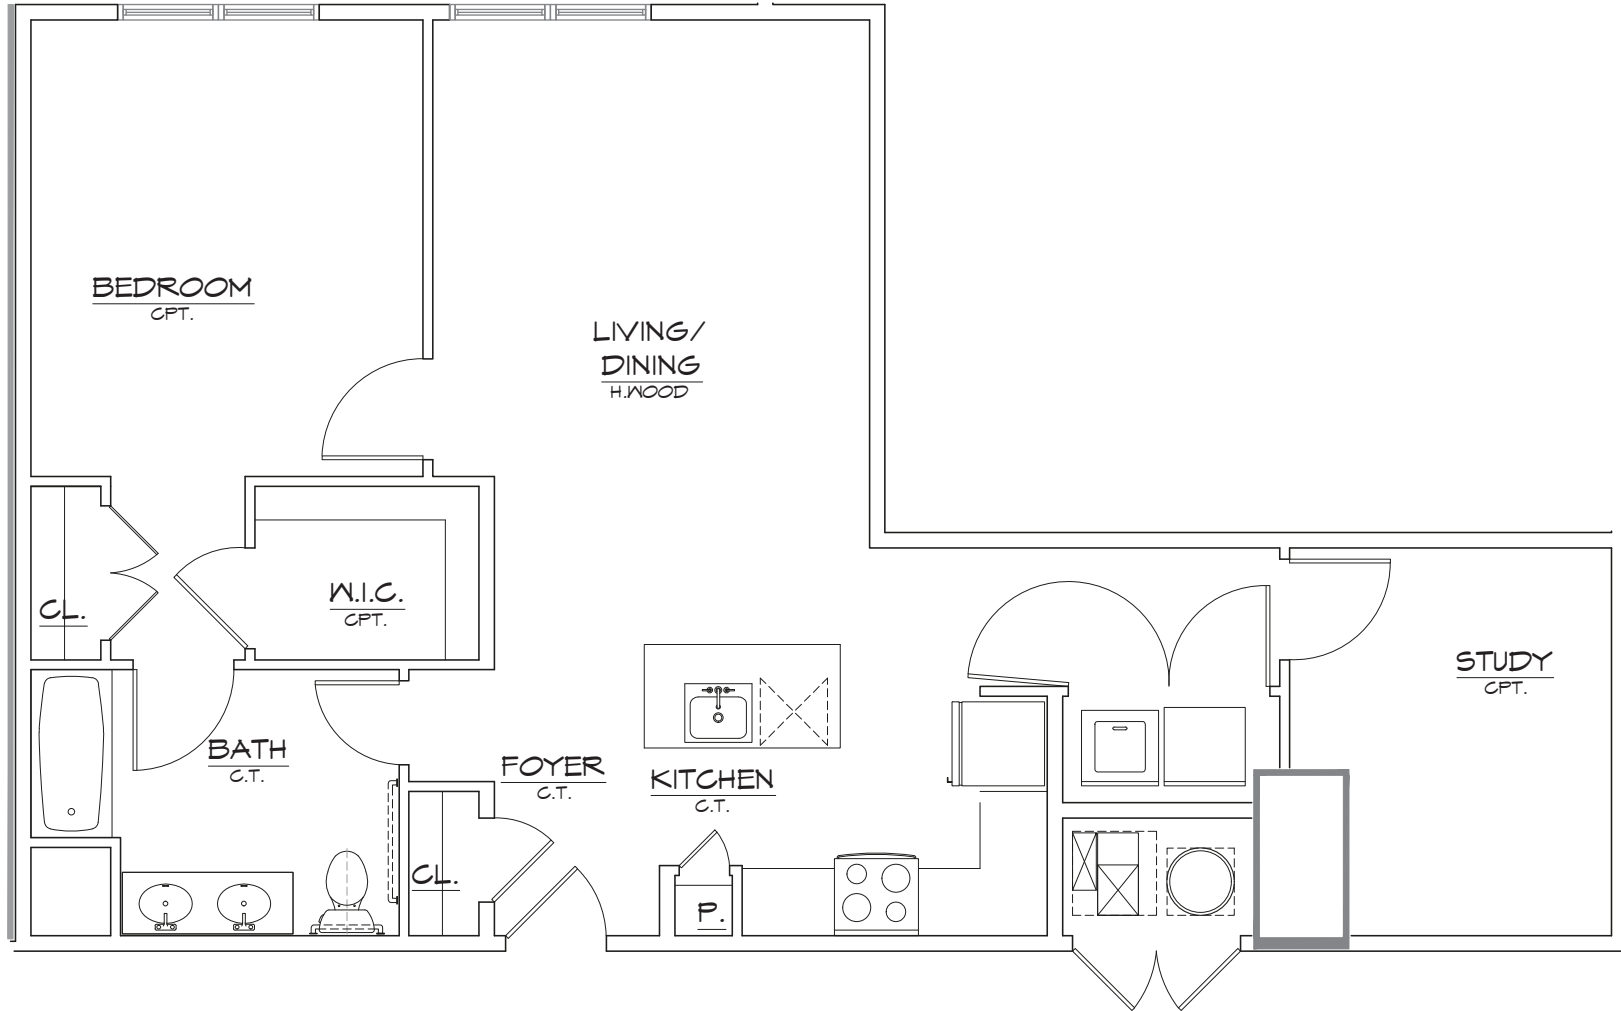

THE VIEW

MIDDLESEX

UNIT A-2.3

SCALE: 1/4"=1'-0"

LIVING AREA: 990 SQ. FT.

UNIT COUNT: 8