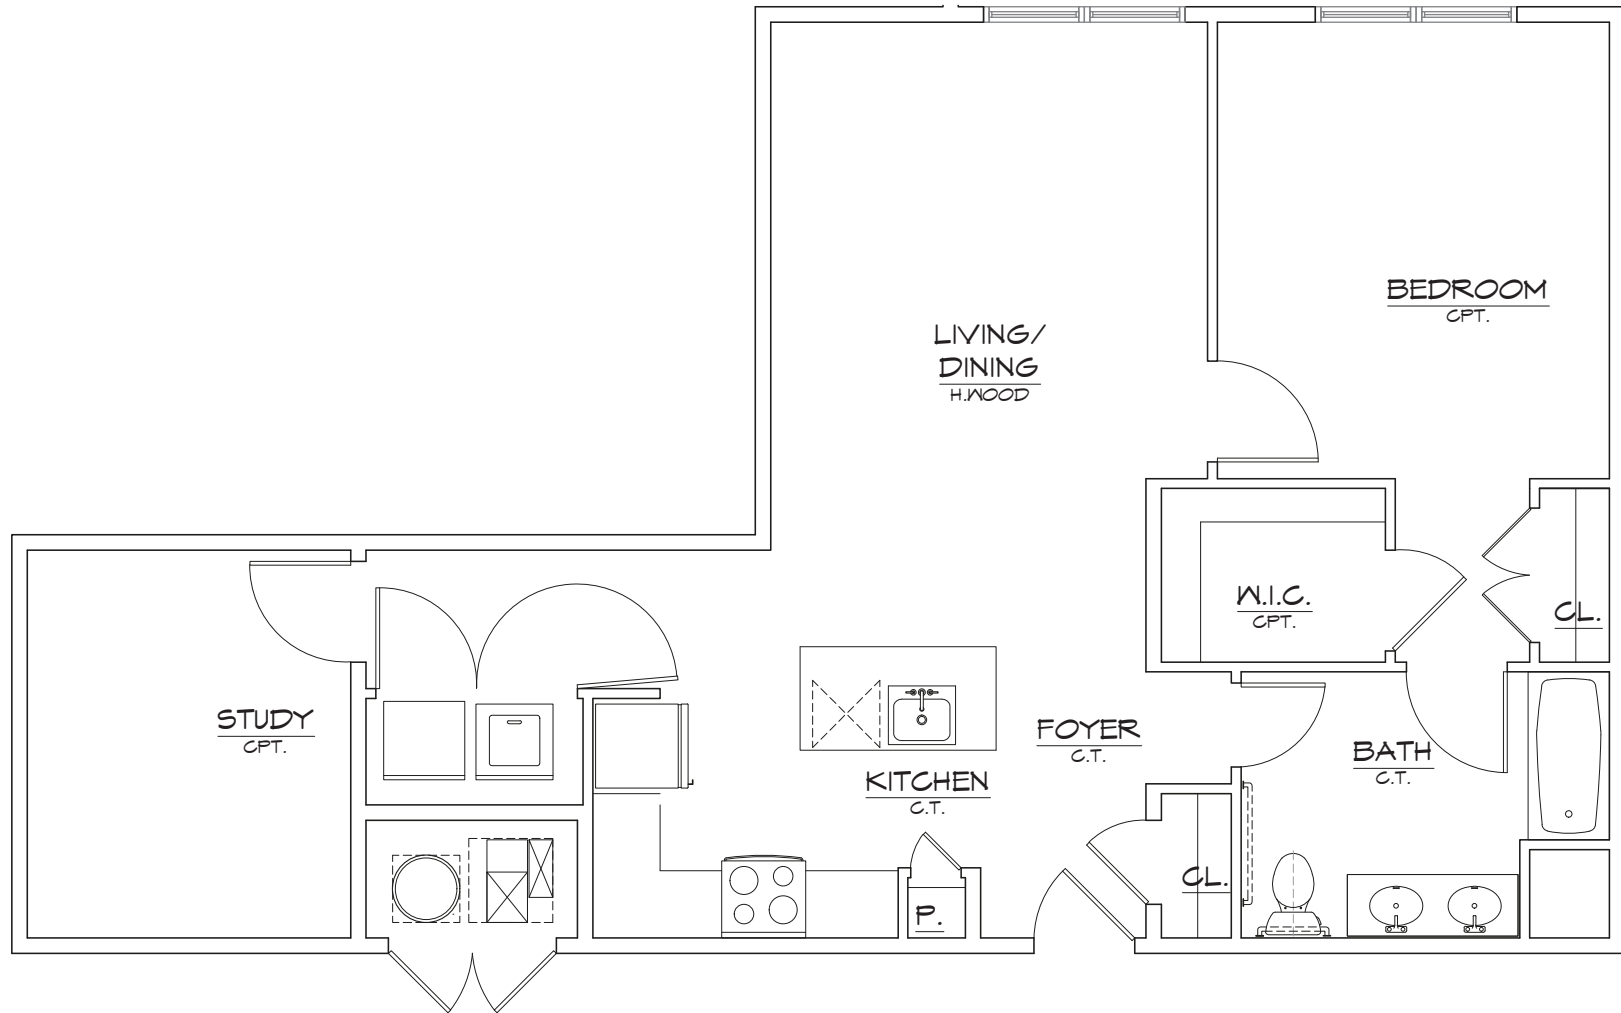

THE VIEW
MIDDLESEX

UNIT A-2.2

SCALE: 1/4"=1'-0"

LIVING AREA: 1,005 SQ. FT.

UNIT COUNT: 4