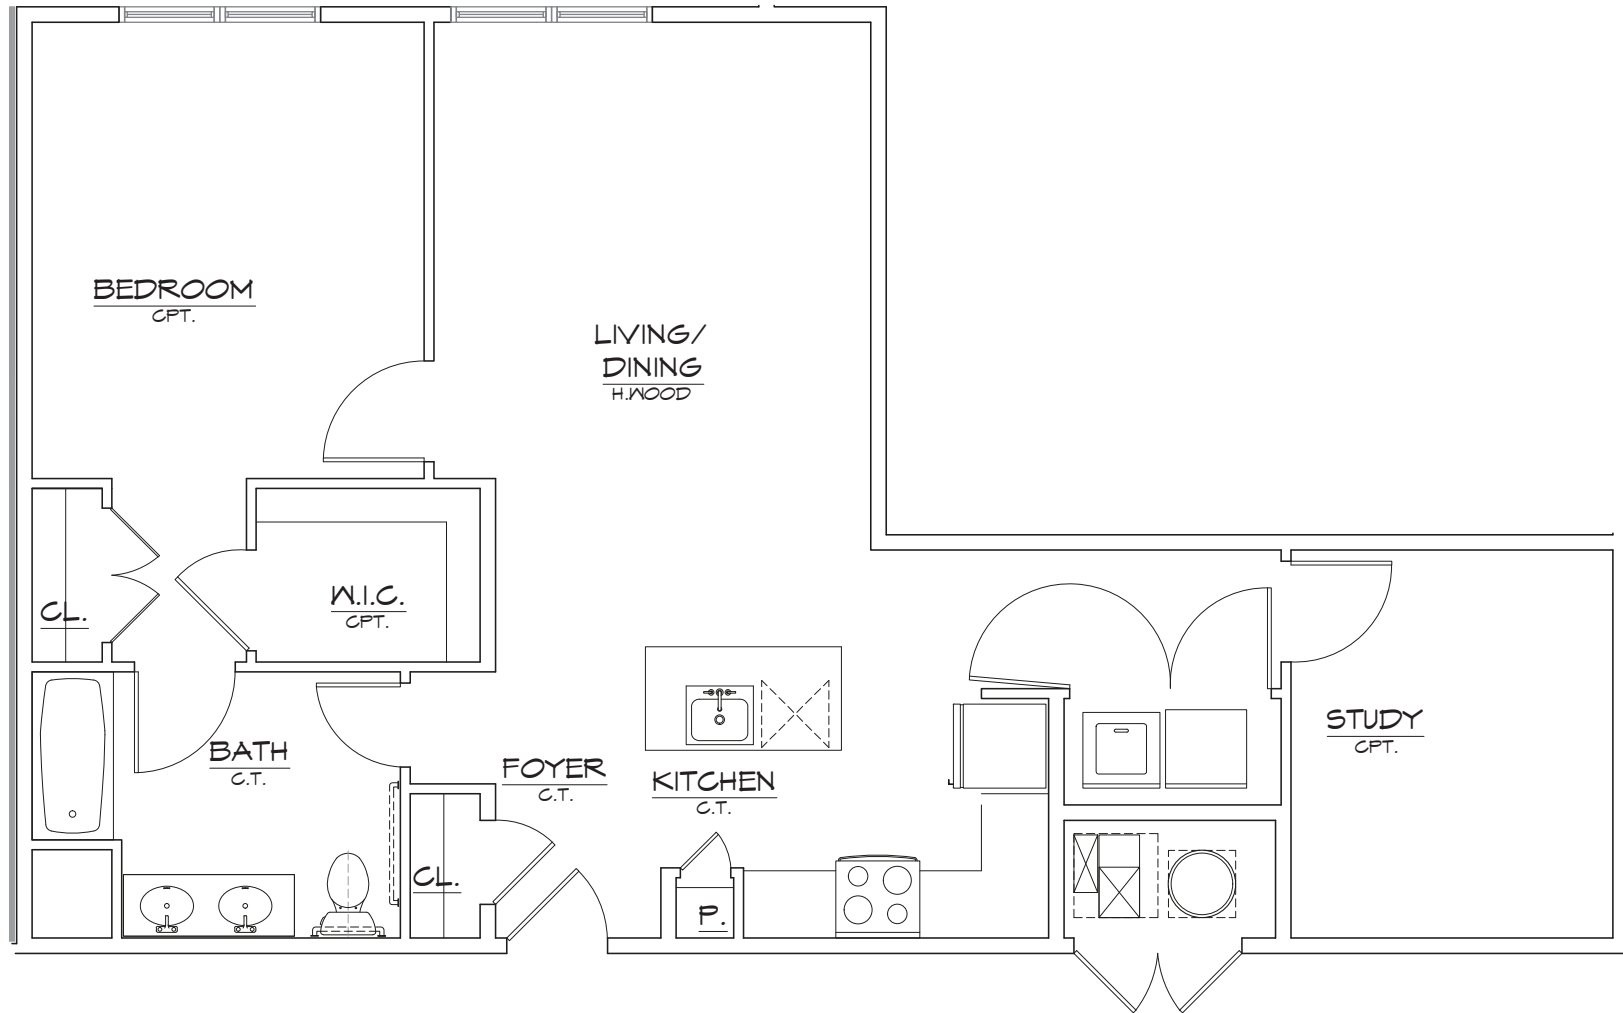

THE VIEW

MIDDLESEX

UNIT A-2.1

SCALE: 1/4"=1'-0"

LIVING AREA: 1,005 SQ. FT.

UNIT COUNT: 8