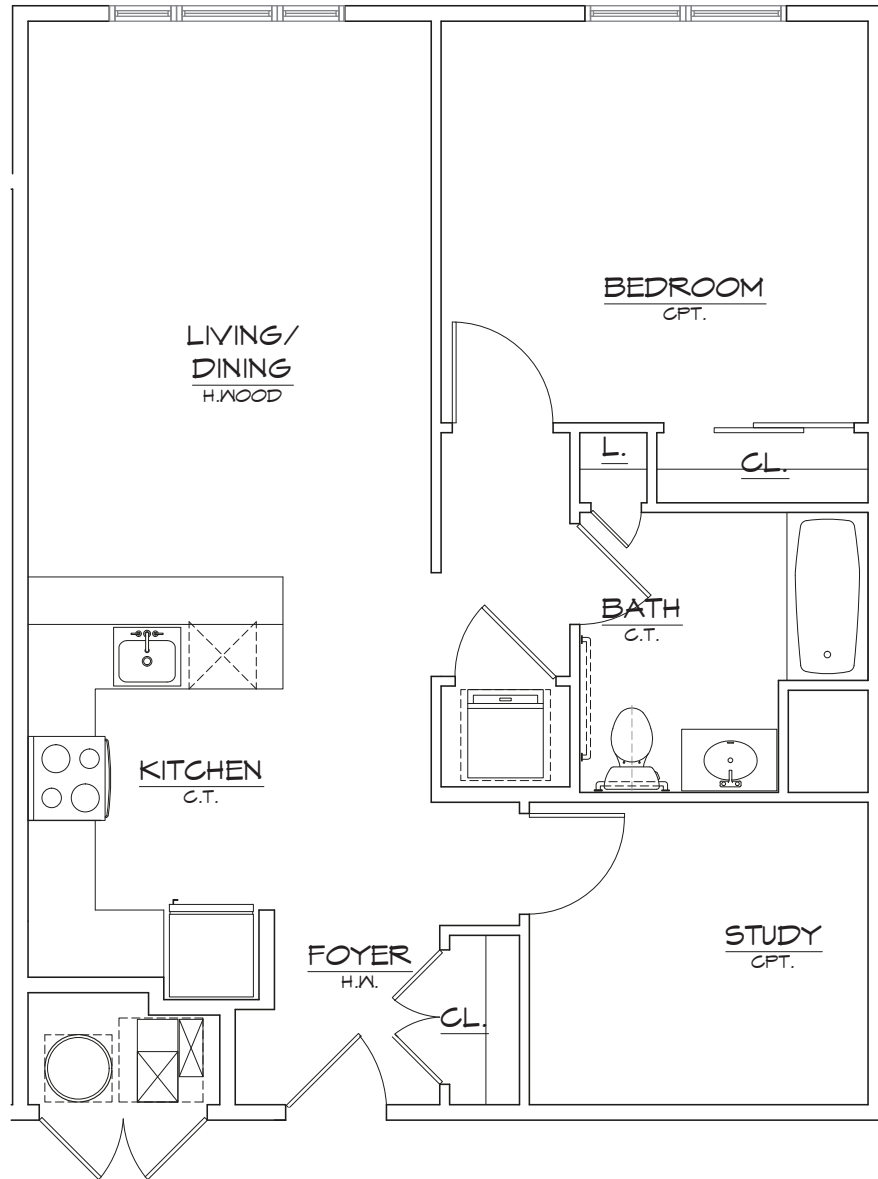

THE VIEW

MIDDLESEX

UNIT A-1

SCALE: 1/4"=1'-0"

LIVING AREA: 862 SQ. FT.

UNIT COUNT: 28