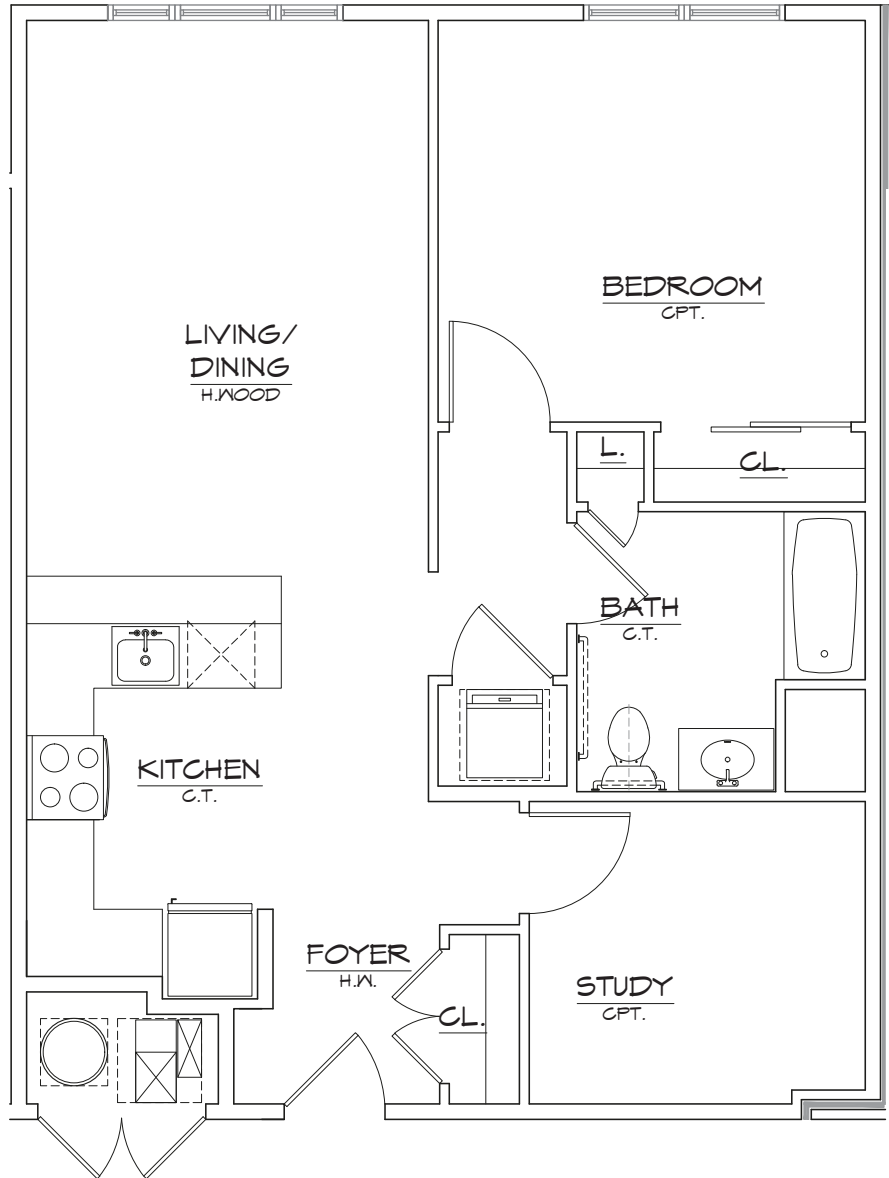

# THE VIEW

MIDDLESEX

## UNIT A-1.1

SCALE: 1/4"=1'-0"

LIVING AREA: 862 SQ. FT.

UNIT COUNT: 28