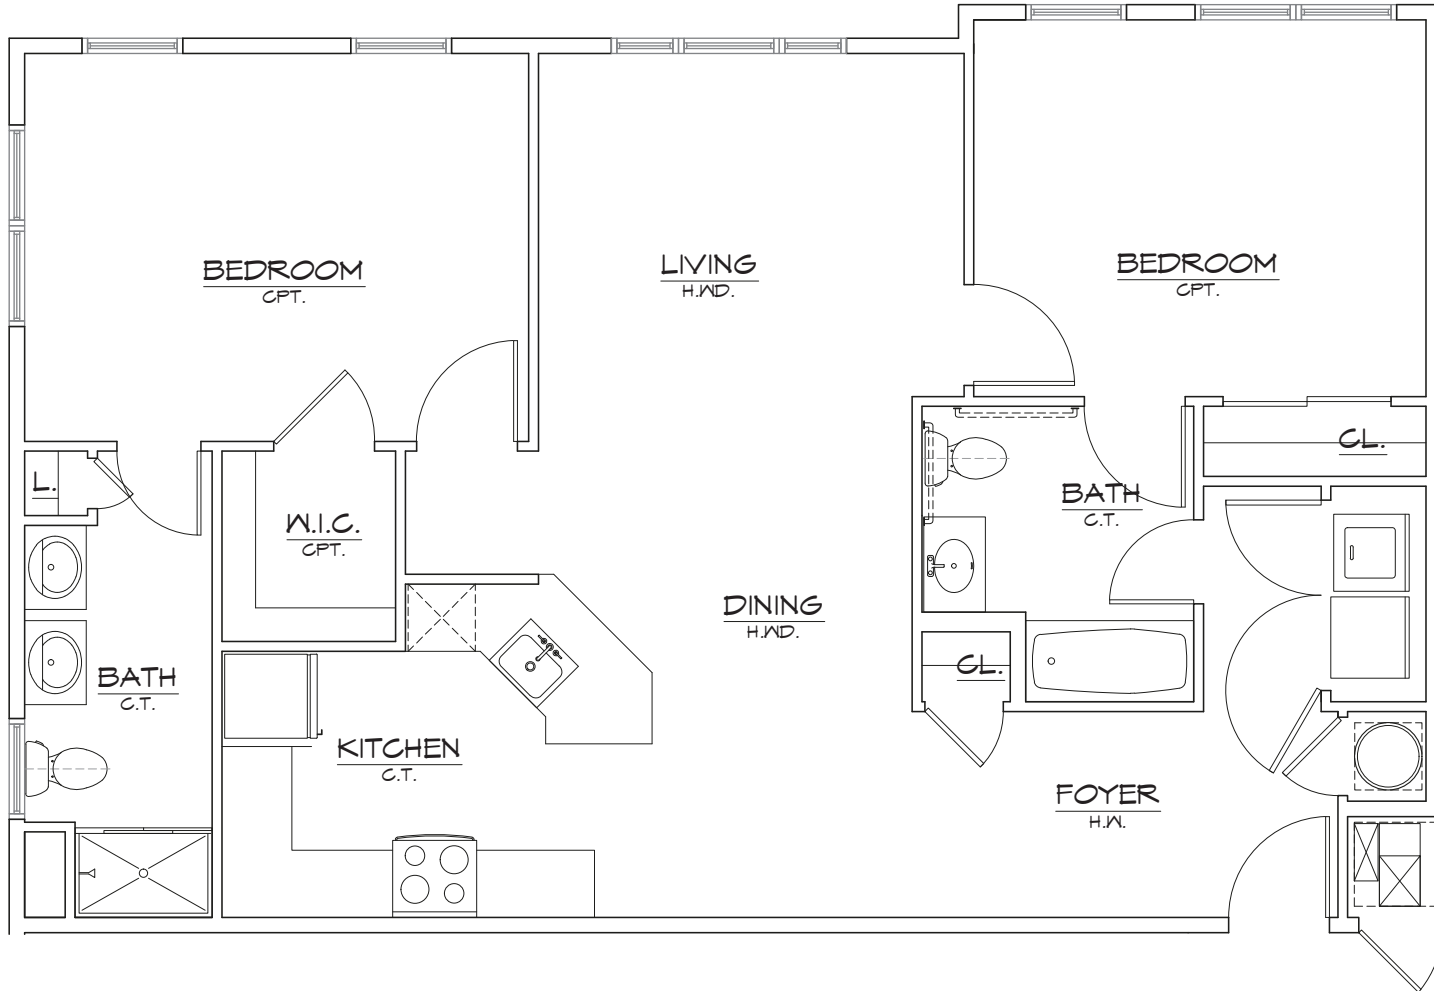

THE VIEW

MIDDLESEX

UNIT B

SCALE: 1/4"=1'-0"