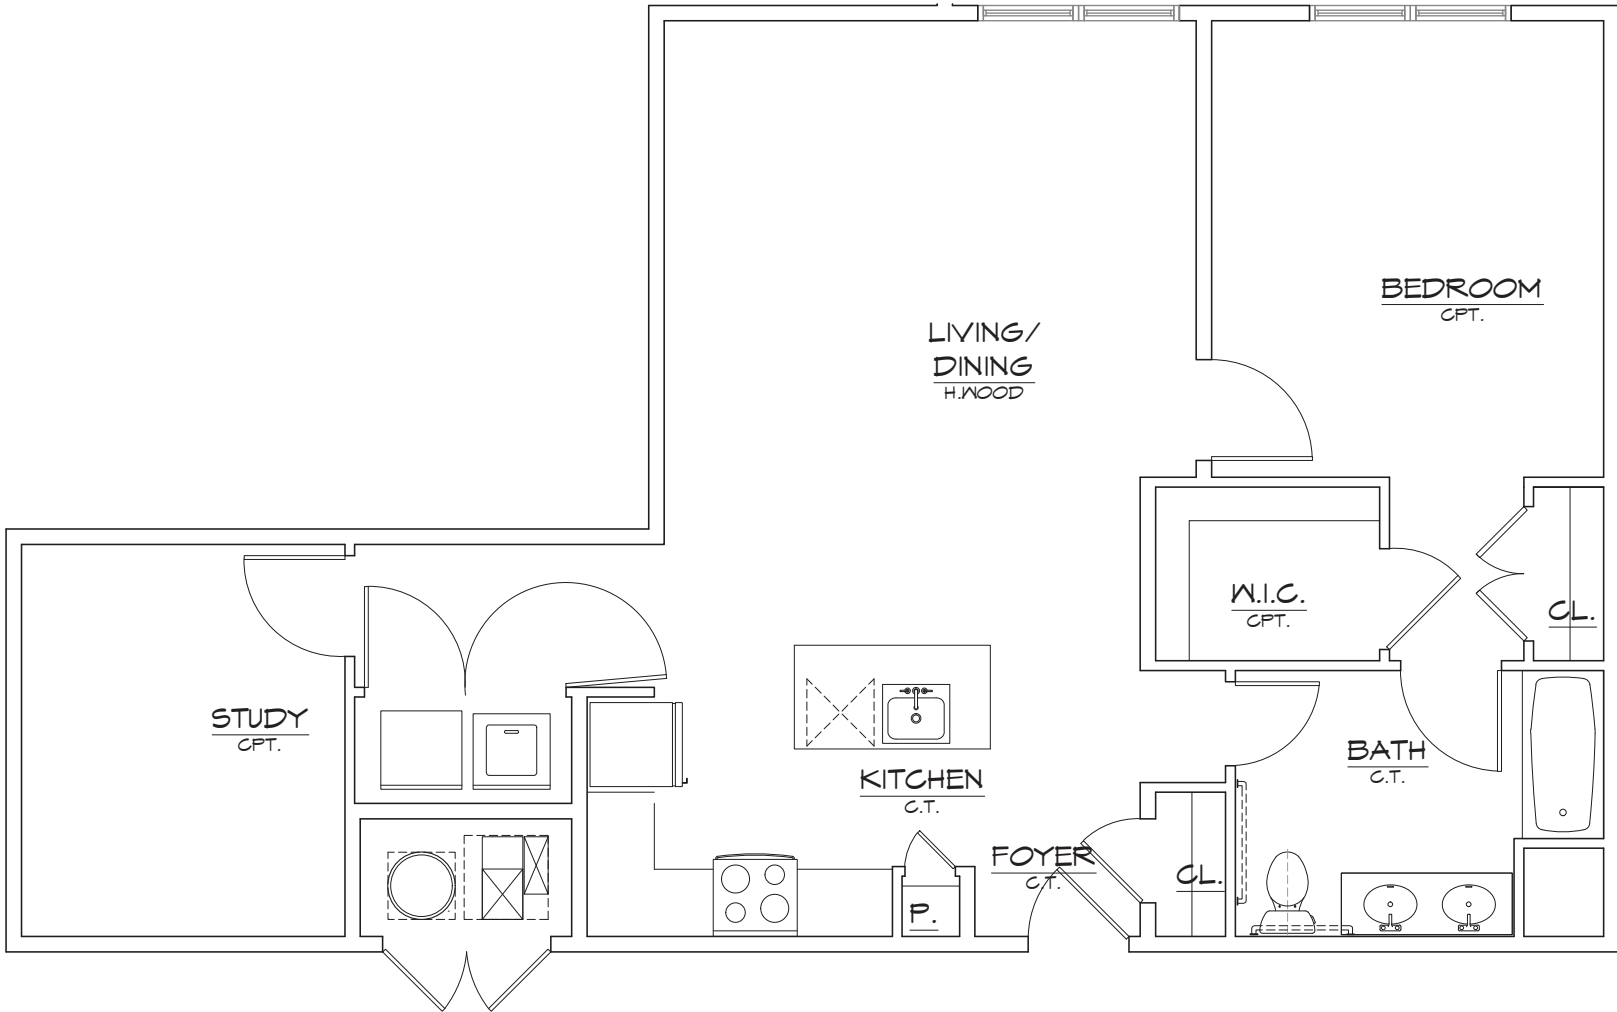

THE VIEW

MIDDLESEX

UNIT A-2

SCALE: 1/4"=1'-0"