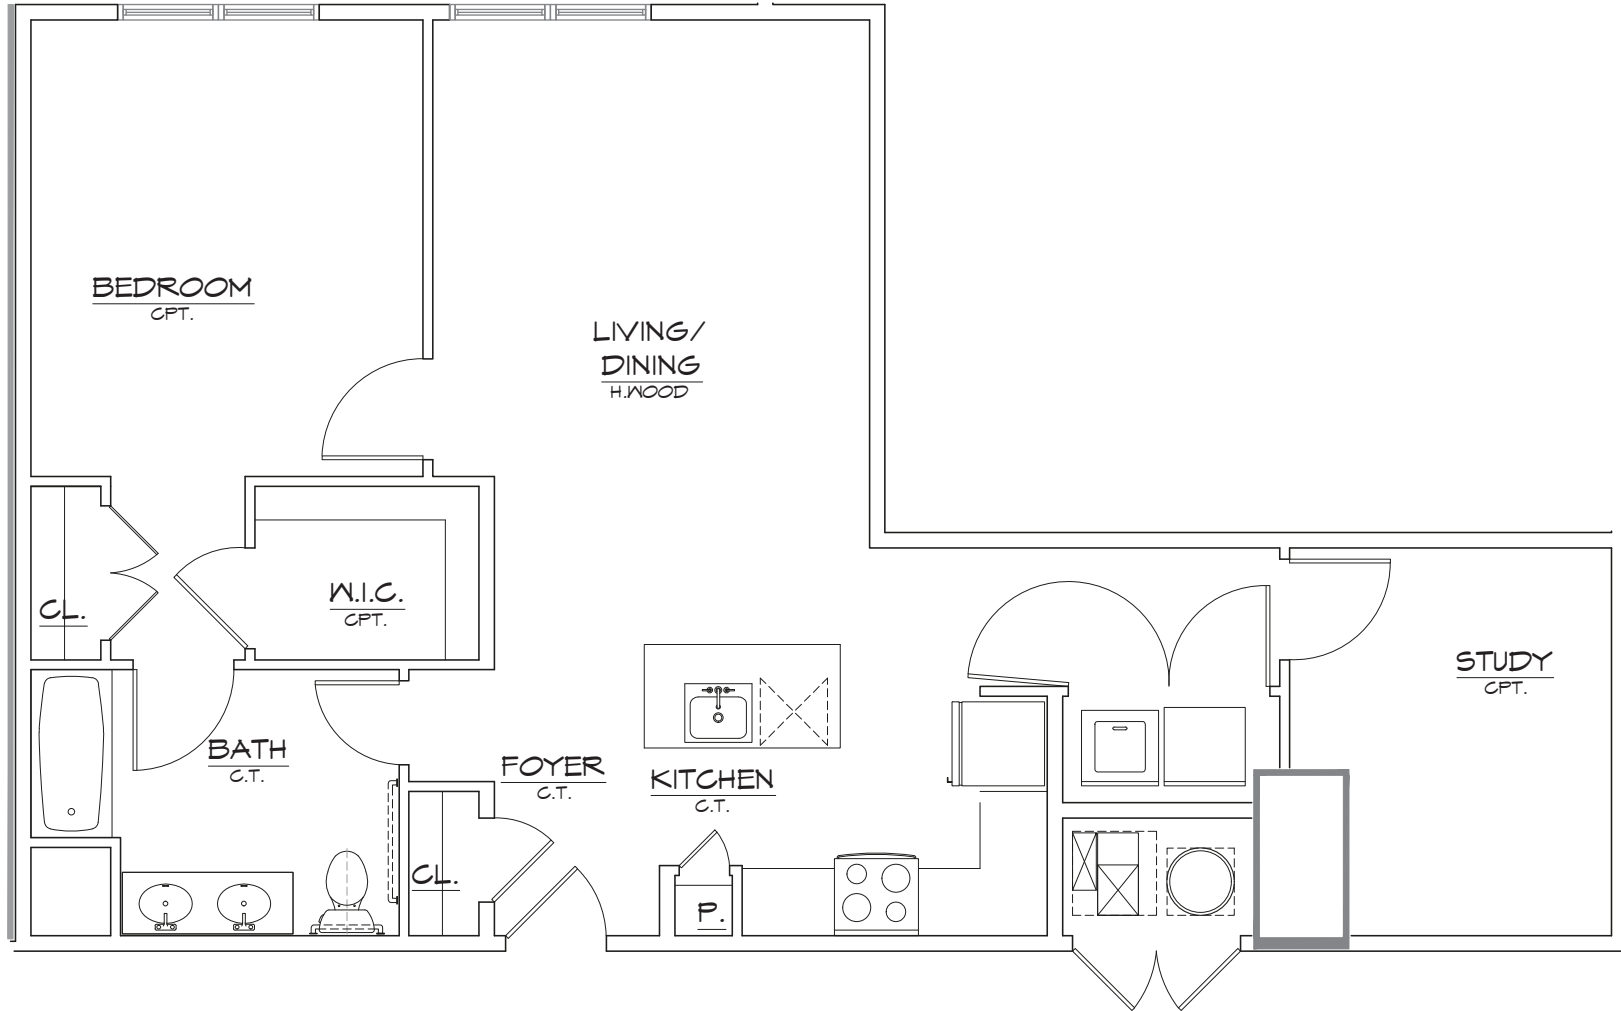

THE VIEW

MIDDLESEX

UNIT A-2.3

SCALE: 1/4"=1'-0"